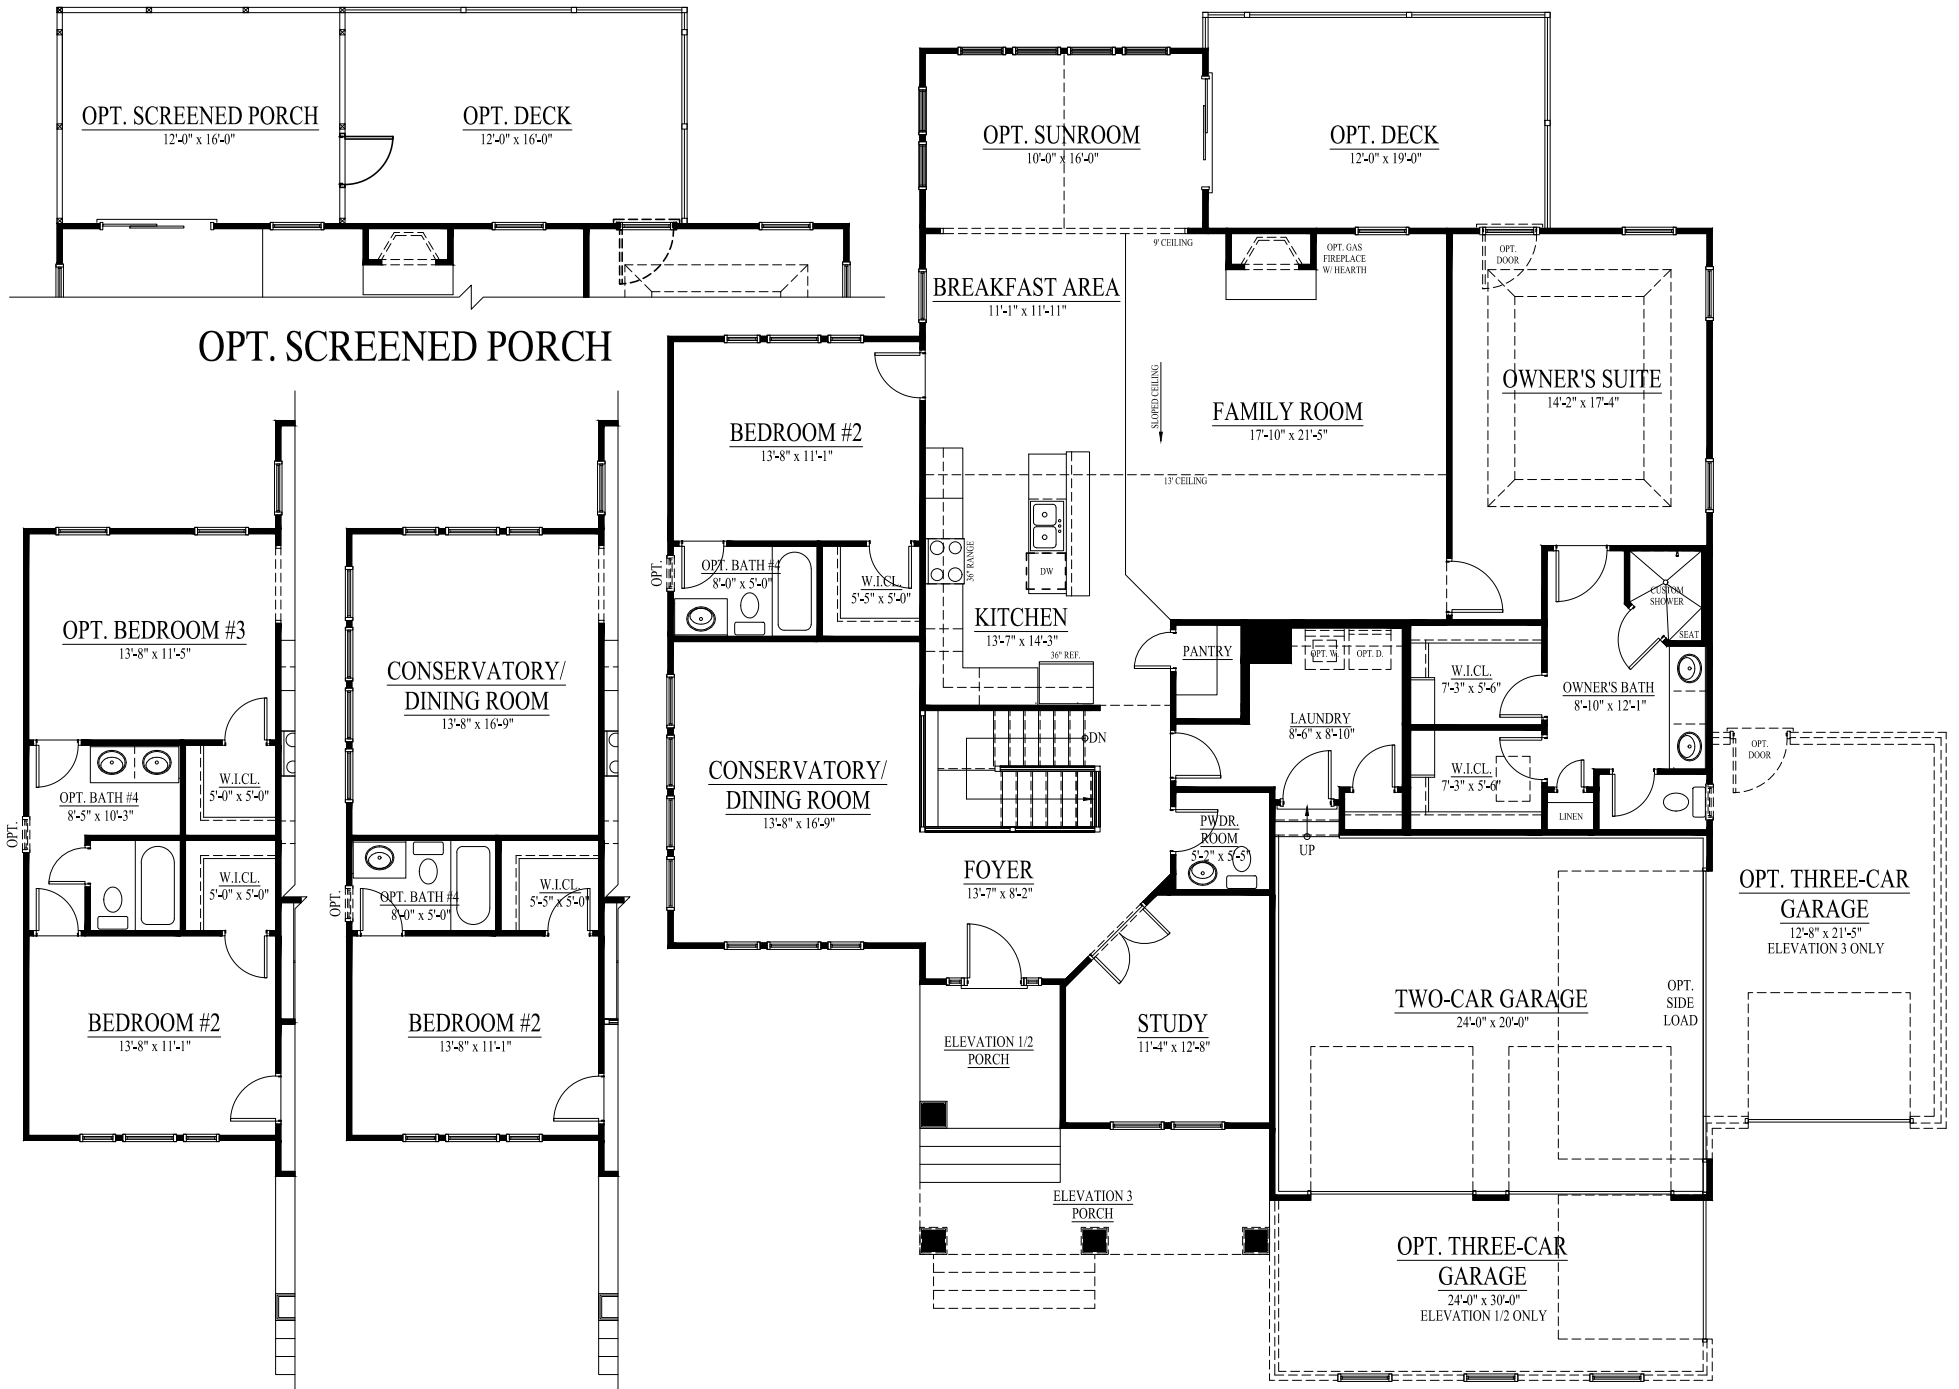

THE WILMINGTON

ELEVATION 3

W/ OPTIONAL STONE WATER TABLE/
COLUMNS /PORCH, AND 3-CAR GARAGE

ELEVATION 2

W/ OPTIONAL SHUTTERS, STONE WATER TABLE/
COLUMNS/ STOOP, AND SIDE-LOAD GARAGE

ELEVATION 1

W/ OPTIONAL SHUTTERS AND
STONE WATER TABLE/ COLUMNS/ STOOP,

Visit us at 6701 Lake Drive, Warrenton VA 20187

Call us at (703) 881-2176

Visit our website: www.lakeside-homes.com

OPT. BEDROOM #3

ALT. BEDROOM

MAIN LEVEL FLOOR PLAN

BASEMENT W/ OPT. SUNROOM ABOVE

BASEMENT FLOOR PLAN