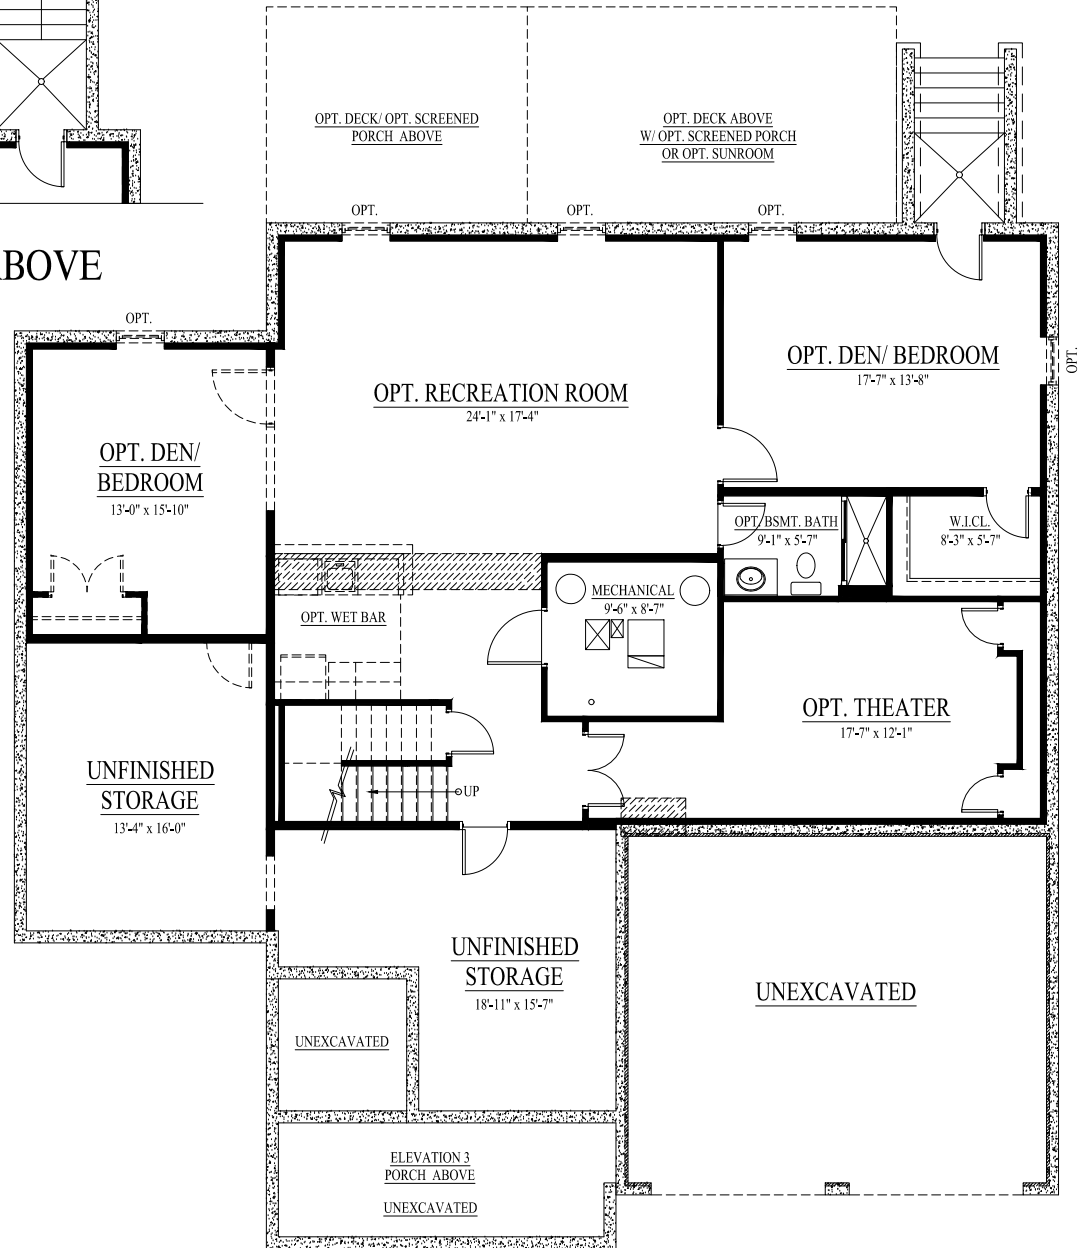

THE WILMINGTON

ELEVATION 3

W/ OPTIONAL STONE WATER TABLE/
COLUMNS /PORCH, AND 3-CAR GARAGE

ELEVATION 2

W/ OPTIONAL SHUTTERS, STONE WATER TABLE/
COLUMNS/ STOOP, AND SIDE-LOAD GARAGE

ELEVATION 1

W/ OPTIONAL SHUTTERS AND
STONE WATER TABLE/ COLUMNS/ STOOP,

Visit us at 6701 Lake Drive, Warrenton VA 20187

Call us at (703) 881-2176

Visit our website: www.lakeside-homes.com

OPT. BEDROOM #3

ALT. BEDROOM

MAIN LEVEL FLOOR PLAN

BASEMENT W/ OPT. SUNROOM ABOVE

BASEMENT FLOOR PLAN